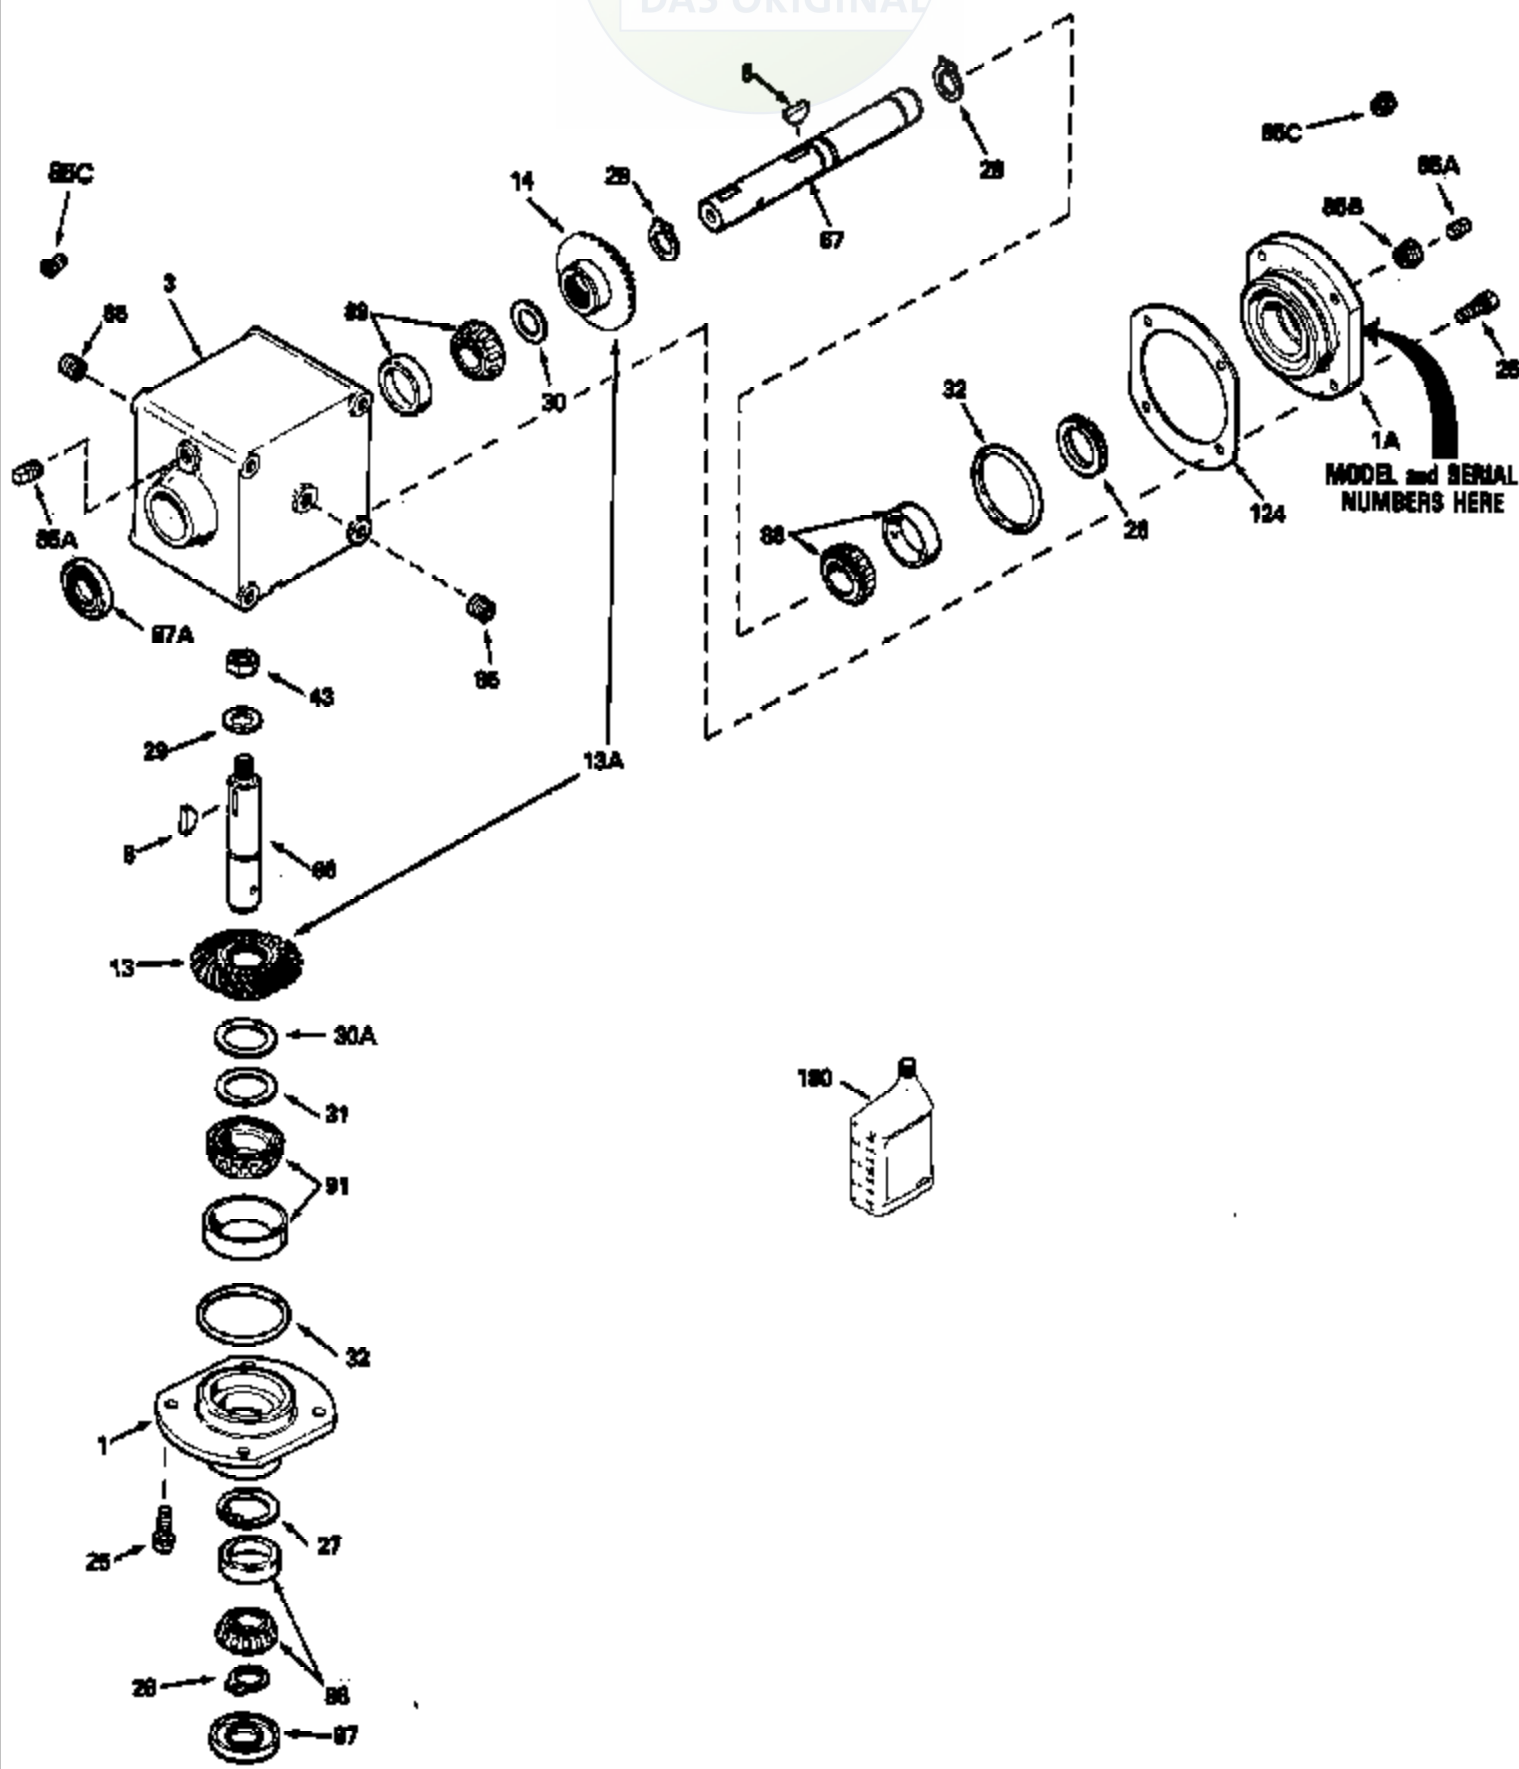

JOIST  
DAS ORIGINAL

ILLUSTRATION SHOWS TYPICAL PARTS ONLY. ORDER BY PART NUMBER. PARTS NOT LISTED ARE SUPPLIED BY OEM.

Ref #	Part Number	Qty	Description
1A	786106		Retainer Cap
1	786135		Retainer Cap
3	770076		Right Angle Drive Housing
8	792114		Woodruff Key No. 807
13	778233		Bevel Gear (14 teeth)
14	778232		Bevel Gear (28 teeth)
25	792037		Screw, 5/16-18 x 1"
26	780137		Load Ring
27	792112		Retaining Ring
28	792113		Retaining Ring
29	792127		Flat Washer
30A	780101		Shim
31	780147	1100-1100-028	Shim Page 2 of 2
32	788063	Peerless	"O" Ring
43	792126		Hex Jam Nut, 1/2-20
66	776287		Input Shaft (8" long)
67	776288		Output Shaft (8-1/16" long)
85C	792118		Relief Valve
85	792116		Pipe Plug, 1/4-18
85A	792039		Pipe Plug, 1/8"
87	788064		Oil Seal
87A	788065		Oil Seal
88	780132		Bearing & Cup Ass'y (SEE REPAIR MANUA L)
89	780132		Bearing & Cup Ass'y (SEE REPAIR MANUA L)
91	780148		Bearing & Cup Ass'y (SEE REPAIR MANUA L)
124	780136		Retainer Cap Shim
180	730229A		Gear Oil 80W90